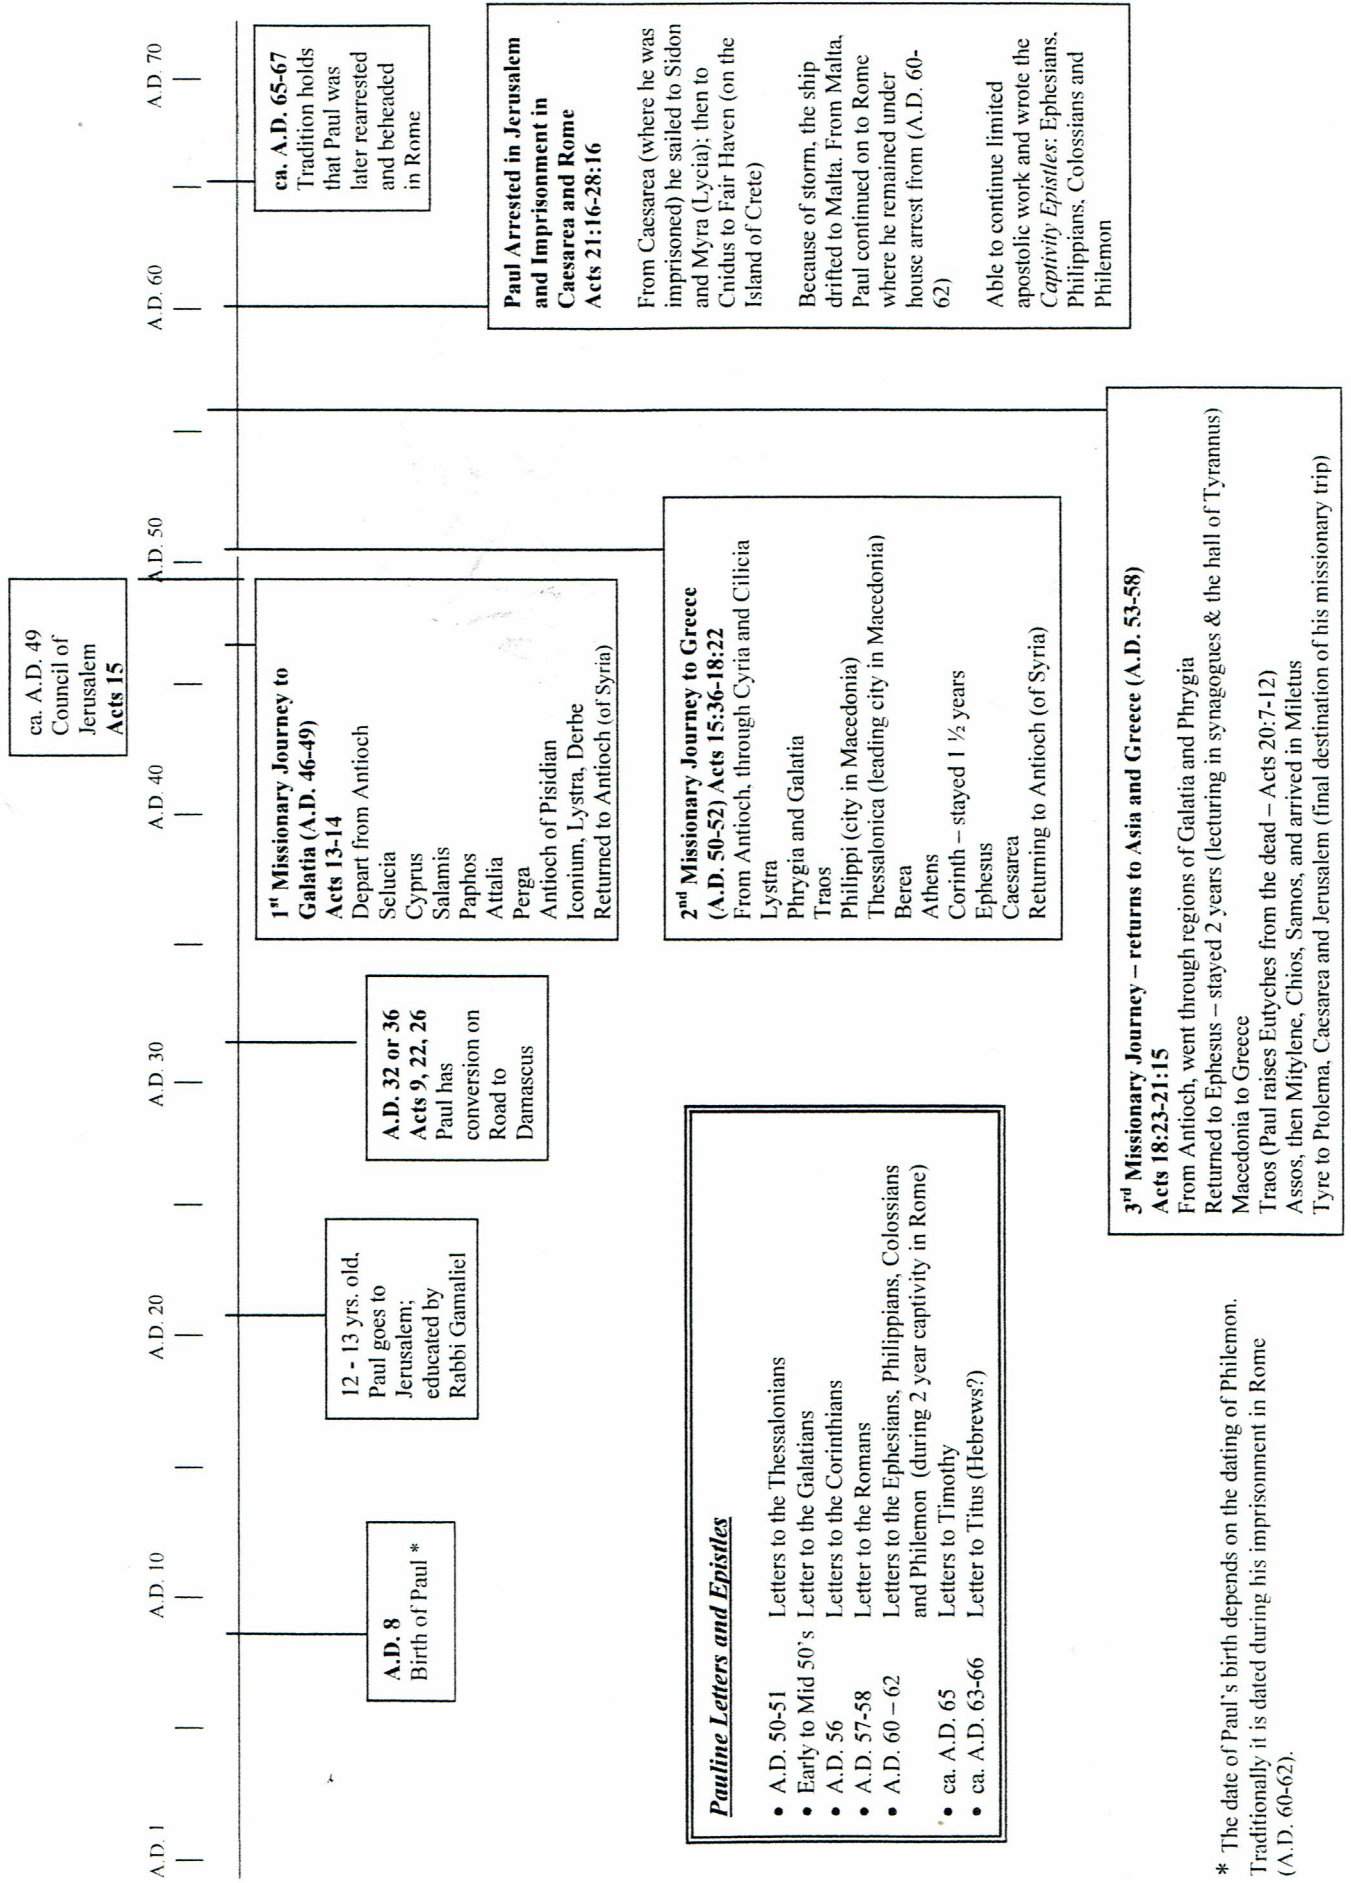

Timeline of St. Paul's Life and Missionary Journeys

* The date of Paul's birth depends on the dating of Philemon. Traditionally it is dated during his imprisonment in Rome (A.D. 60-62).

.....▶ Paul's Missionary Journeys

Adapted. © Thomas Nelson, Inc., 2000